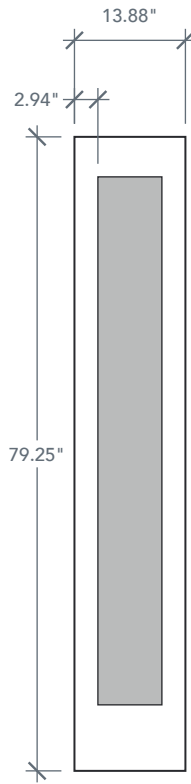

6'8" SLF3F FULL LITE SIDELITE

FIR DIRECT GLAZED SHAKER PROFILE

CRAFTSMAN SERIES

2024 PLASTPRO SPECBOOK PAGE: 33

AVAILABLE SIZING

ARTWORK SCALE: 1/2"=1'

1' 0" x 6' 8"

1' 2" x 6' 8"

Glass Measurements

NOTE: BY REQUEST, SIDELITE HEIGHT COMES IN VARYING DIMENSIONS TO A MINIMUM OF 79". EXCESS WILL BE TAKEN FROM BOTTOM RAIL. ALL OTHER DIMENSIONS WILL REMAIN THE SAME.

MATCHING DOORS

DRF3F

Available Widths:

- 2' 8"
- 2' 10"
- 3' 0"

Spec Page = 25

DRF3SL

Available Widths:

- 2' 8"
- 2' 10"
- 3' 0"

Spec Page = 27