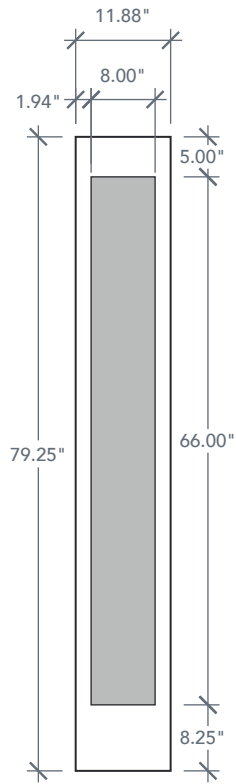

6'8" SLF3F FULL LITE SIDELITE

FIR DIRECT GLAZED SHAKER PROFILE

CRAFTSMAN SERIES

2024 PLASTPRO SPECBOOK PAGE: 33

AVAILABLE SIZING

ARTWORK SCALE: 1/2"=1'

1' 0" x 6' 8"

1' 2" x 6' 8"

Glass Measurements

NOTE: BY REQUEST, SIDELITE HEIGHT COMES IN VARYING DIMENSIONS TO A MINIMUM OF 79". EXCESS WILL BE TAKEN FROM BOTTOM RAIL. ALL OTHER DIMENSIONS WILL REMAIN THE SAME.

MATCHING DOORS

DRF3F

Available Widths:

- 2' 8"
- 2' 10"
- 3' 0"

Spec Page = 25

DRF3SL

Available Widths:

- 2' 8"
- 2' 10"
- 3' 0"

Spec Page = 27