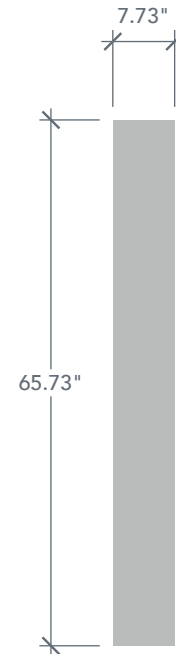

6'8" SLF3F FULL LITE SIDELITE

FIR DIRECT GLAZED SHAKER PROFILE

CRAFTSMAN SERIES

2024 PLASTPRO SPECBOOK PAGE: 33

AVAILABLE SIZING

ARTWORK SCALE: 1/2"=1'

1' 0" x 6' 8"

1' 2" x 6' 8"

Glass Measurements

NOTE: BY REQUEST, SIDELITE HEIGHT COMES IN VARYING DIMENSIONS TO A MINIMUM OF 79". EXCESS WILL BE TAKEN FROM BOTTOM RAIL. ALL OTHER DIMENSIONS WILL REMAIN THE SAME.

MATCHING DOORS

DRF3F

Available Widths:

- 2' 8"
- 2' 10"
- 3' 0"

Spec Page = 25

DRF3SL

Available Widths:

- 2' 8"
- 2' 10"
- 3' 0"

Spec Page = 27