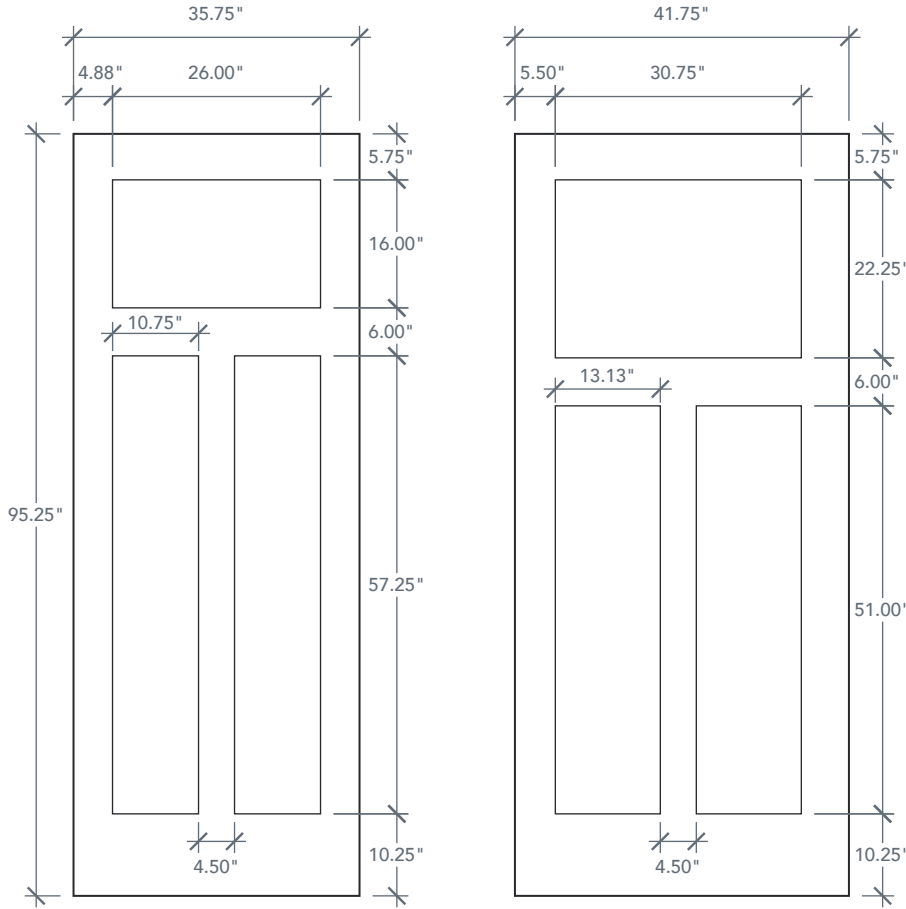

**AVAILABLE SIZING**

ARTWORK SCALE: 1/2"=1'

**3' 0" x 8' 0"**

**3' 6" x 8' 0"**

NOTE: BY REQUEST, DOOR HEIGHT COMES IN VARYING DIMENSIONS TO A MINIMUM OF 95". EXCESS WILL BE TAKEN FROM BOTTOM RAIL. ALL OTHER DIMENSIONS WILL REMAIN THE SAME.

**CUTOUTS & GLASS**

A = DISTANCE FROM TOP OF DOOR TO TOP OF OPENING. NOTE: PLASTPRO DOES NOT PROVIDE PRE-CUT CONFIGURATION SERVICE FOR THIS DOOR.

**MATCHING SIDELITES**

**SLS3S80**

Available Widths:  
1' 0"  
1' 2"

Spec Page = 36

**SLS3S80L**

Available Widths:  
1' 0"  
1' 2"

Spec Page = 37