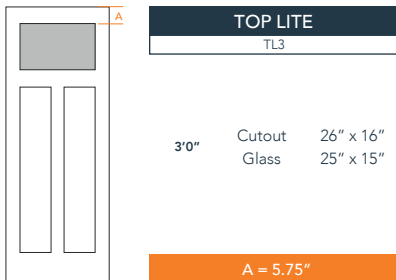

**AVAILABLE SIZING**

ARTWORK SCALE: 1/2"=1'

**3' 0" x 8' 0"**

**3' 6" x 8' 0"**

NOTE: BY REQUEST, DOOR HEIGHT COMES IN VARYING DIMENSIONS TO A MINIMUM OF 95". EXCESS WILL BE TAKEN FROM BOTTOM RAIL. ALL OTHER DIMENSIONS WILL REMAIN THE SAME.

**CUTOUTS & GLASS**

A = DISTANCE FROM TOP OF DOOR TO TOP OF OPENING. NOTE: PLASTPRO DOES NOT PROVIDE PRE-CUT CONFIGURATION SERVICE FOR THIS DOOR.

**MATCHING SIDELITES**

**SLS3S80**

Available Widths:  
1' 0"  
1' 2"

Spec Page = 36

**SLS3S80L**

Available Widths:  
1' 0"  
1' 2"

Spec Page = 37