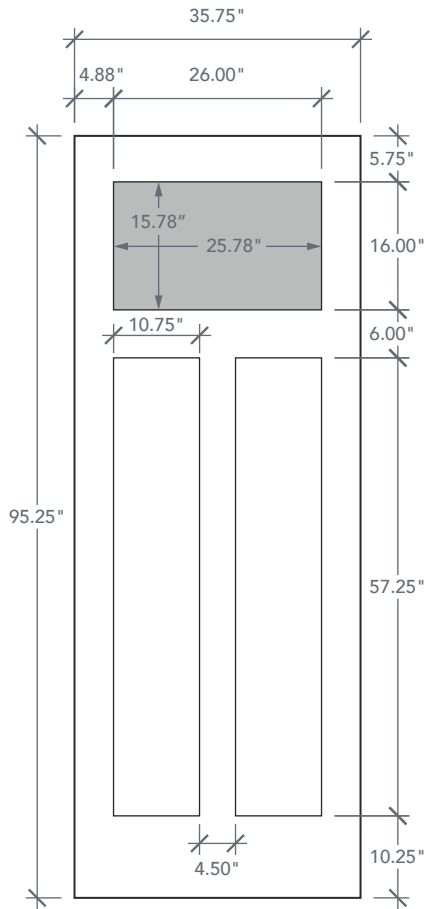

AVAILABLE SIZING

ARTWORK SCALE: 1/2"=1'

3' 0" x 8' 0"

NOTE: BY REQUEST, DOOR HEIGHT COMES IN VARYING DIMENSIONS TO A MINIMUM OF 95". EXCESS WILL BE TAKEN FROM BOTTOM RAIL. ALL OTHER DIMENSIONS WILL REMAIN THE SAME.

MATCHING SIDELITE

SLF3S80L

Available Widths:

1' 0"

1' 2"

Spec Page = 37