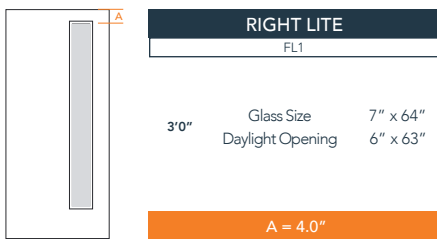

6'8" DMS1R BIENVENUE DOOR

SMOOTH SKIN FLUSH GLAZED RIGHT LITE

MODERN SERIES
2024 PLASTPRO SPECBOOK PAGE: 16

AVAILABLE SIZING

ARTWORK SCALE: 1/2"=1'

3' 0" x 6' 8"

NOTE: BY REQUEST, DOOR HEIGHT COMES IN VARYING DIMENSIONS TO A MINIMUM OF 79". EXCESS WILL BE TAKEN FROM BOTTOM RAIL. ALL OTHER DIMENSIONS WILL REMAIN THE SAME.

GLASS & DAYLIGHT OPENING

A = DISTANCE FROM TOP OF DOOR TO TOP OF OPENING