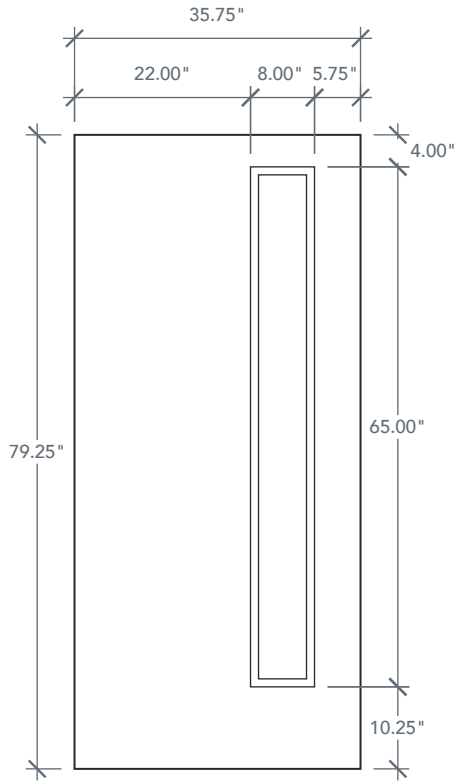

6'8" DMS1R BIENVENUE DOOR

SMOOTH SKIN FLUSH GLAZED RIGHT LITE

MODERN SERIES
2024 PLASTPRO SPECBOOK PAGE: 16

AVAILABLE SIZING

ARTWORK SCALE: 1/2"=1'

3' 0" x 6' 8"

NOTE: BY REQUEST, DOOR HEIGHT COMES IN VARYING DIMENSIONS TO A MINIMUM OF 79". EXCESS WILL BE TAKEN FROM BOTTOM RAIL. ALL OTHER DIMENSIONS WILL REMAIN THE SAME.

GLASS & DAYLIGHT OPENING

A = DISTANCE FROM TOP OF DOOR TO TOP OF OPENING